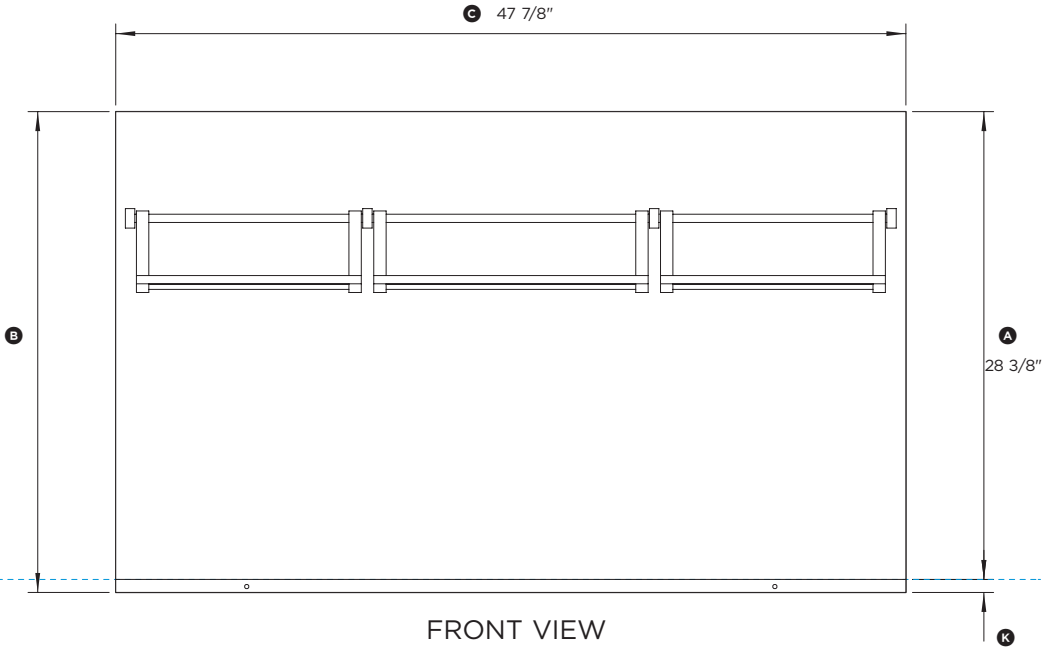

## DATA SHEET 48" Professional Range Backguard

PLAN VIEW

PROFILE VIEW

FRONT VIEW

Model no:  
**BGRV2-3048**  
(refer page 2 for metric measurements)

Product Dimensions	in
Ⓐ Height of backguard above vent trim on range	28 3/8"
Ⓑ Overall height of backguard	29 1/8"
Ⓒ Overall width of backguard	47 7/8"
Ⓓ Overall depth of backguard and racks	9 5/16"
Ⓔ Depth of backguard	1/2"
Ⓕ Depth of racks	8 13/16"
Ⓖ Width of racks	45 3/8"
Ⓗ Distance from top of backguard to bottom of racks	10 15/16"
Ⓘ Distance from bottom of backguard to bottom of racks	17 3/8"
Ⓝ Distance from top of backguard to top of brackets	5 7/8"
Ⓢ Height of backguard below vent trim on range	13/16"
Ⓣ Depth of backguard below vent trim on range	1/16"

INDICATES PRODUCT DATUM -----

DATE: 24.04.2018

IMPORTANT: Throughout this guide, dimensions may vary by ±2mm (1/16"). Read the installation guide for detailed information on installing the product. For full installation instructions and specifications visit [fisherpaykel.com](http://fisherpaykel.com)

## DATA SHEET 48" Professional Range Backguard

PLAN VIEW

PROFILE VIEW

FRONT VIEW

Model no:  
**BGRV2-3048**  
(refer page 1 for imperial measurements)

Product Dimensions	mm
Ⓐ Height of backguard above vent trim on range	720
Ⓑ Overall height of backguard	740
Ⓒ Overall width of backguard	1216
Ⓓ Overall depth of backguard and racks	237
Ⓔ Depth of backguard	13
Ⓕ Depth of racks	224
Ⓖ Width of racks	1153
Ⓗ Distance from top of backguard to bottom of racks	278
Ⓘ Distance from bottom of backguard to bottom of racks	442
Ⓚ Distance from top of backguard to top of brackets	149
Ⓛ Height of backguard below vent trim on range	20
Ⓜ Depth of backguard below vent trim on range	1