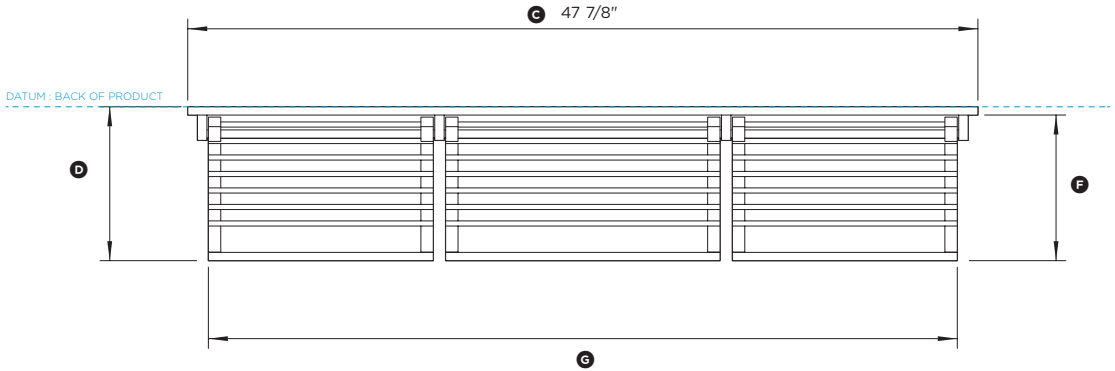

## DATA SHEET 48" Professional Range Backguard

PLAN VIEW

PROFILE VIEW

FRONT VIEW

Model no:  
**BGRV2-3048**  
(refer page 2 for metric measurements)

Product Dimensions	in
Ⓐ Height of backguard above vent trim on range	28 3/8"
Ⓑ Overall height of backguard	29 1/8"
Ⓒ Overall width of backguard	47 7/8"
Ⓓ Overall depth of backguard and racks	9 5/16"
Ⓔ Depth of backguard	1/2"
Ⓕ Depth of racks	8 13/16"
Ⓖ Width of racks	45 3/8"
Ⓗ Distance from top of backguard to bottom of racks	10 15/16"
Ⓘ Distance from bottom of backguard to bottom of racks	17 3/8"
Ⓝ Distance from top of backguard to top of brackets	5 7/8"
Ⓢ Height of backguard below vent trim on range	13/16"
Ⓣ Depth of backguard below vent trim on range	1/16"

INDICATES PRODUCT DATUM -----

DATE: 24.04.2018

IMPORTANT: Throughout this guide, dimensions may vary by ±2mm (1/16"). Read the installation guide for detailed information on installing the product. For full installation instructions and specifications visit [fisherpaykel.com](http://fisherpaykel.com)

## DATA SHEET 48" Professional Range Backguard

PLAN VIEW

PROFILE VIEW

FRONT VIEW

Model no:  
**BGRV2-3048**  
(refer page 1 for imperial measurements)

Product Dimensions	mm
Ⓐ Height of backguard above vent trim on range	720
Ⓑ Overall height of backguard	740
Ⓒ Overall width of backguard	1216
Ⓓ Overall depth of backguard and racks	237
Ⓔ Depth of backguard	13
Ⓕ Depth of racks	224
Ⓖ Width of racks	1153
Ⓗ Distance from top of backguard to bottom of racks	278
Ⓘ Distance from bottom of backguard to bottom of racks	442
Ⓚ Distance from top of backguard to top of brackets	149
Ⓛ Height of backguard below vent trim on range	20
Ⓜ Depth of backguard below vent trim on range	1