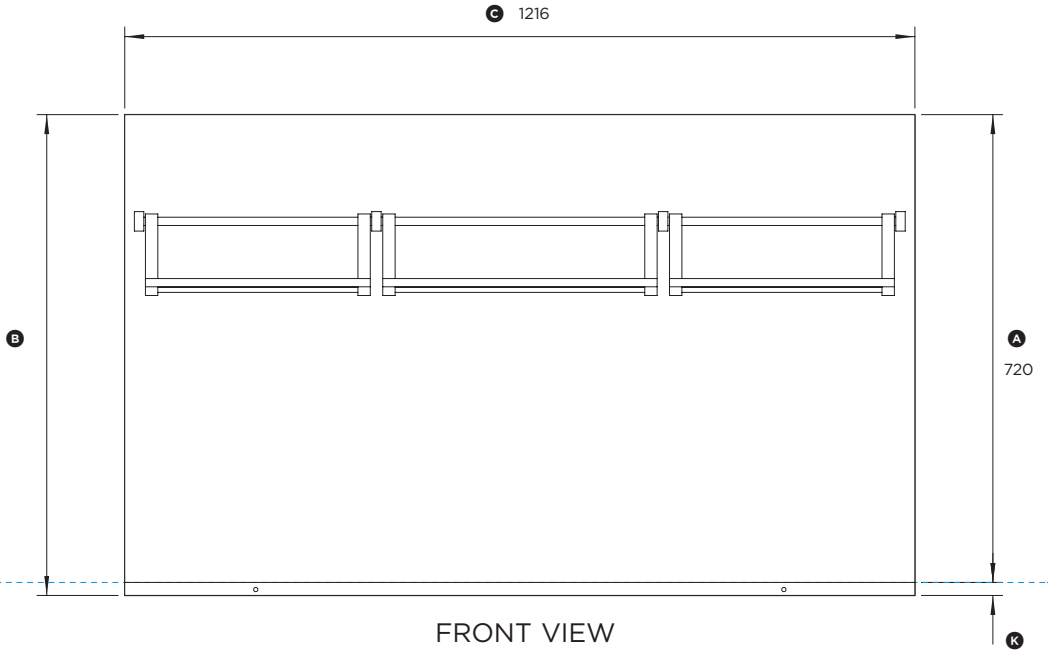

INDICATES PRODUCT DATUM -----

DATE: 24.04.2018

IMPORTANT: Throughout this guide, dimensions may vary by ±2mm (1/16"). Read the installation guide for detailed information on installing the product. For full installation instructions and specifications visit [fisherpaykel.com](http://fisherpaykel.com)

## DATA SHEET 48" Professional Range Backguard

PLAN VIEW

PROFILE VIEW

FRONT VIEW

Model no:  
**BGRV2-3048**  
(refer page 1 for imperial measurements)

Product Dimensions	mm
Ⓐ Height of backguard above vent trim on range	720
Ⓑ Overall height of backguard	740
Ⓒ Overall width of backguard	1216
Ⓓ Overall depth of backguard and racks	237
Ⓔ Depth of backguard	13
Ⓕ Depth of racks	224
Ⓖ Width of racks	1153
Ⓗ Distance from top of backguard to bottom of racks	278
Ⓘ Distance from bottom of backguard to bottom of racks	442
Ⓚ Distance from top of backguard to top of brackets	149
Ⓛ Height of backguard below vent trim on range	20
Ⓜ Depth of backguard below vent trim on range	1

INDICATES PRODUCT DATUM -----

DATE: **24.04.2018**

IMPORTANT: Throughout this guide, dimensions may vary by  $\pm 2\text{mm}$  (1/16"). Read the installation guide for detailed information on installing the product. For full installation instructions and specifications visit [fisherpaykel.com](http://fisherpaykel.com)