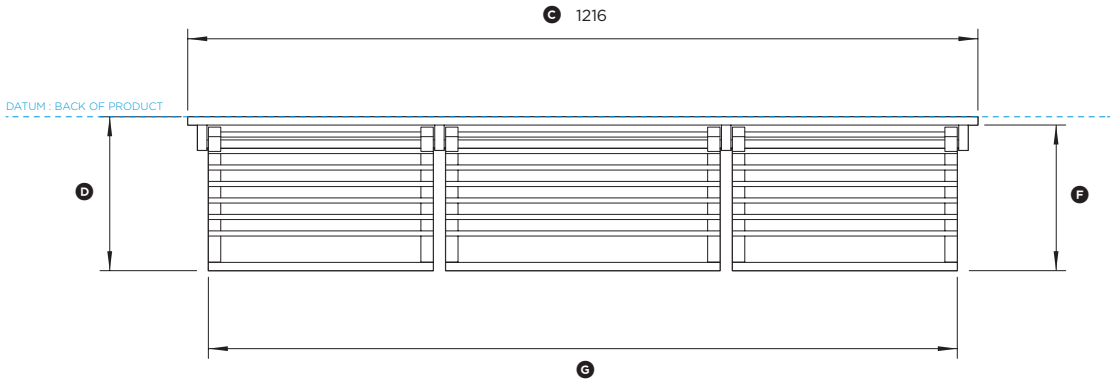

## DATA SHEET 48" Professional Range Backguard

PLAN VIEW

PROFILE VIEW

FRONT VIEW

Model no:  
**BGRV2-3048**  
(refer page 2 for metric measurements)

Product Dimensions	in
Ⓐ Height of backguard above vent trim on range	28 3/8"
Ⓑ Overall height of backguard	29 1/8"
Ⓒ Overall width of backguard	47 7/8"
Ⓓ Overall depth of backguard and racks	9 5/16"
Ⓔ Depth of backguard	1/2"
Ⓕ Depth of racks	8 13/16"
Ⓖ Width of racks	45 3/8"
Ⓗ Distance from top of backguard to bottom of racks	10 15/16"
Ⓘ Distance from bottom of backguard to bottom of racks	17 3/8"
Ⓝ Distance from top of backguard to top of brackets	5 7/8"
Ⓢ Height of backguard below vent trim on range	13/16"
Ⓣ Depth of backguard below vent trim on range	1/16"

INDICATES PRODUCT DATUM -----

DATE: 24.04.2018

IMPORTANT: Throughout this guide, dimensions may vary by ±2mm (1/16"). Read the installation guide for detailed information on installing the product. For full installation instructions and specifications visit [fisherpaykel.com](http://fisherpaykel.com)

## DATA SHEET 48" Professional Range Backguard

PLAN VIEW

PROFILE VIEW

FRONT VIEW

Model no:  
**BGRV2-3048**  
(refer page 1 for imperial measurements)

Product Dimensions	mm
Ⓐ Height of backguard above vent trim on range	720
Ⓑ Overall height of backguard	740
Ⓒ Overall width of backguard	1216
Ⓓ Overall depth of backguard and racks	237
Ⓔ Depth of backguard	13
Ⓕ Depth of racks	224
Ⓖ Width of racks	1153
Ⓗ Distance from top of backguard to bottom of racks	278
Ⓘ Distance from bottom of backguard to bottom of racks	442
Ⓚ Distance from top of backguard to top of brackets	149
Ⓛ Height of backguard below vent trim on range	20
Ⓜ Depth of backguard below vent trim on range	1