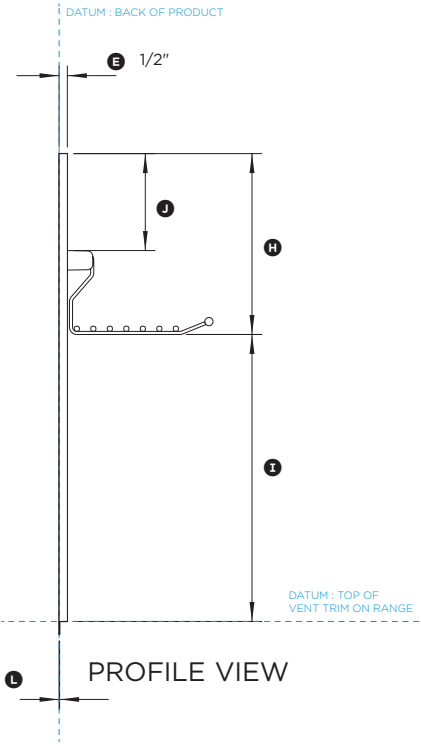

## DATA SHEET 48" Professional Range Backguard

PLAN VIEW

PROFILE VIEW

FRONT VIEW

Model no:  
**BGRV2-3048**  
(refer page 2 for metric measurements)

Product Dimensions	in
Ⓐ Height of backguard above vent trim on range	28 3/8"
Ⓑ Overall height of backguard	29 1/8"
Ⓒ Overall width of backguard	47 7/8"
Ⓓ Overall depth of backguard and racks	9 5/16"
Ⓔ Depth of backguard	1/2"
Ⓕ Depth of racks	8 13/16"
Ⓖ Width of racks	45 3/8"
Ⓗ Distance from top of backguard to bottom of racks	10 15/16"
Ⓘ Distance from bottom of backguard to bottom of racks	17 3/8"
Ⓝ Distance from top of backguard to top of brackets	5 7/8"
Ⓢ Height of backguard below vent trim on range	13/16"
Ⓣ Depth of backguard below vent trim on range	1/16"

INDICATES PRODUCT DATUM -----

DATE: 24.04.2018

IMPORTANT: Throughout this guide, dimensions may vary by ±2mm (1/16"). Read the installation guide for detailed information on installing the product. For full installation instructions and specifications visit [fisherpaykel.com](http://fisherpaykel.com)

## DATA SHEET 48" Professional Range Backguard

PLAN VIEW

PROFILE VIEW

FRONT VIEW

Model no:  
**BGRV2-3048**  
(refer page 1 for imperial measurements)

Product Dimensions	mm
Ⓐ Height of backguard above vent trim on range	720
Ⓑ Overall height of backguard	740
Ⓒ Overall width of backguard	1216
Ⓓ Overall depth of backguard and racks	237
Ⓔ Depth of backguard	13
Ⓕ Depth of racks	224
Ⓖ Width of racks	1153
Ⓗ Distance from top of backguard to bottom of racks	278
Ⓘ Distance from bottom of backguard to bottom of racks	442
Ⓚ Distance from top of backguard to top of brackets	149
Ⓛ Height of backguard below vent trim on range	20
Ⓜ Depth of backguard below vent trim on range	1