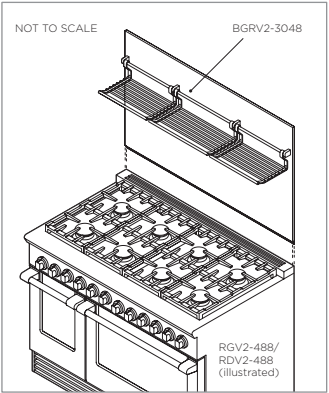

## DATA SHEET 48" Professional Range Backguard

PLAN VIEW

PROFILE VIEW

FRONT VIEW

Model no:  
**BGRV2-3048**  
(refer page 2 for metric measurements)

Product Dimensions	in
Ⓐ Height of backguard above vent trim on range	28 3/8"
Ⓑ Overall height of backguard	29 1/8"
Ⓒ Overall width of backguard	47 7/8"
Ⓓ Overall depth of backguard and racks	9 5/16"
Ⓔ Depth of backguard	1/2"
Ⓕ Depth of racks	8 13/16"
Ⓖ Width of racks	45 3/8"
Ⓗ Distance from top of backguard to bottom of racks	10 15/16"
Ⓘ Distance from bottom of backguard to bottom of racks	17 3/8"
Ⓝ Distance from top of backguard to top of brackets	5 7/8"
Ⓢ Height of backguard below vent trim on range	13/16"
Ⓣ Depth of backguard below vent trim on range	1/16"

INDICATES PRODUCT DATUM -----

DATE: 24.04.2018

IMPORTANT: Throughout this guide, dimensions may vary by ±2mm (1/16"). Read the installation guide for detailed information on installing the product. For full installation instructions and specifications visit [fisherpaykel.com](http://fisherpaykel.com)

## DATA SHEET 48" Professional Range Backguard

PLAN VIEW

PROFILE VIEW

FRONT VIEW

Model no:  
**BGRV2-3048**  
(refer page 1 for imperial measurements)

Product Dimensions	mm
Ⓐ Height of backguard above vent trim on range	720
Ⓑ Overall height of backguard	740
Ⓒ Overall width of backguard	1216
Ⓓ Overall depth of backguard and racks	237
Ⓔ Depth of backguard	13
Ⓕ Depth of racks	224
Ⓖ Width of racks	1153
Ⓗ Distance from top of backguard to bottom of racks	278
Ⓘ Distance from bottom of backguard to bottom of racks	442
Ⓚ Distance from top of backguard to top of brackets	149
Ⓛ Height of backguard below vent trim on range	20
Ⓜ Depth of backguard below vent trim on range	1