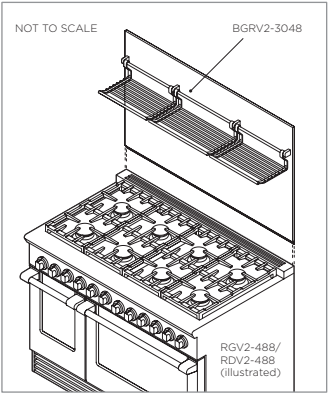

## DATA SHEET 48" Professional Range Backguard

PLAN VIEW

PROFILE VIEW

FRONT VIEW

Model no:  
**BGRV2-3048**  
(refer page 2 for metric measurements)

Product Dimensions	in
Ⓐ Height of backguard above vent trim on range	28 3/8"
Ⓑ Overall height of backguard	29 1/8"
Ⓒ Overall width of backguard	47 7/8"
Ⓓ Overall depth of backguard and racks	9 5/16"
Ⓔ Depth of backguard	1/2"
Ⓕ Depth of racks	8 13/16"
Ⓖ Width of racks	45 3/8"
Ⓗ Distance from top of backguard to bottom of racks	10 15/16"
Ⓘ Distance from bottom of backguard to bottom of racks	17 3/8"
Ⓝ Distance from top of backguard to top of brackets	5 7/8"
Ⓢ Height of backguard below vent trim on range	13/16"
Ⓣ Depth of backguard below vent trim on range	1/16"

INDICATES PRODUCT DATUM -----

DATE: 24.04.2018

IMPORTANT: Throughout this guide, dimensions may vary by ±2mm (1/16"). Read the installation guide for detailed information on installing the product. For full installation instructions and specifications visit [fisherpaykel.com](http://fisherpaykel.com)

## DATA SHEET 48" Professional Range Backguard

PLAN VIEW

PROFILE VIEW

FRONT VIEW

Model no:  
**BGRV2-3048**  
(refer page 1 for imperial measurements)

Product Dimensions	mm
Ⓐ Height of backguard above vent trim on range	720
Ⓑ Overall height of backguard	740
Ⓒ Overall width of backguard	1216
Ⓓ Overall depth of backguard and racks	237
Ⓔ Depth of backguard	13
Ⓕ Depth of racks	224
Ⓖ Width of racks	1153
Ⓗ Distance from top of backguard to bottom of racks	278
Ⓘ Distance from bottom of backguard to bottom of racks	442
Ⓚ Distance from top of backguard to top of brackets	149
Ⓛ Height of backguard below vent trim on range	20
Ⓜ Depth of backguard below vent trim on range	1