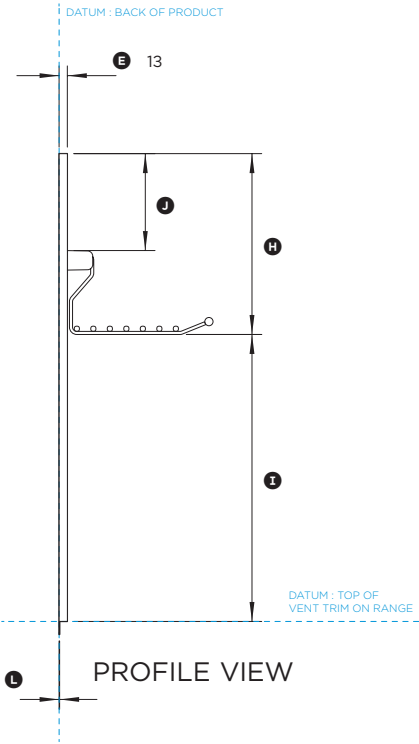

## DATA SHEET 48" Professional Range Backguard

PLAN VIEW

PROFILE VIEW

FRONT VIEW

Model no:  
**BGRV2-3048**  
(refer page 2 for metric measurements)

Product Dimensions	in
Ⓐ Height of backguard above vent trim on range	28 3/8"
Ⓑ Overall height of backguard	29 1/8"
Ⓒ Overall width of backguard	47 7/8"
Ⓓ Overall depth of backguard and racks	9 5/16"
Ⓔ Depth of backguard	1/2"
Ⓕ Depth of racks	8 13/16"
Ⓖ Width of racks	45 3/8"
Ⓗ Distance from top of backguard to bottom of racks	10 15/16"
Ⓘ Distance from bottom of backguard to bottom of racks	17 3/8"
Ⓝ Distance from top of backguard to top of brackets	5 7/8"
Ⓢ Height of backguard below vent trim on range	13/16"
Ⓣ Depth of backguard below vent trim on range	1/16"

INDICATES PRODUCT DATUM -----

DATE: 24.04.2018

IMPORTANT: Throughout this guide, dimensions may vary by ±2mm (1/16"). Read the installation guide for detailed information on installing the product. For full installation instructions and specifications visit [fisherpaykel.com](http://fisherpaykel.com)

## DATA SHEET 48" Professional Range Backguard

PLAN VIEW

PROFILE VIEW

FRONT VIEW

Model no:  
**BGRV2-3048**  
(refer page 1 for imperial measurements)

Product Dimensions	mm
Ⓐ Height of backguard above vent trim on range	720
Ⓑ Overall height of backguard	740
Ⓒ Overall width of backguard	1216
Ⓓ Overall depth of backguard and racks	237
Ⓔ Depth of backguard	13
Ⓕ Depth of racks	224
Ⓖ Width of racks	1153
Ⓗ Distance from top of backguard to bottom of racks	278
Ⓘ Distance from bottom of backguard to bottom of racks	442
Ⓚ Distance from top of backguard to top of brackets	149
Ⓛ Height of backguard below vent trim on range	20
Ⓜ Depth of backguard below vent trim on range	1